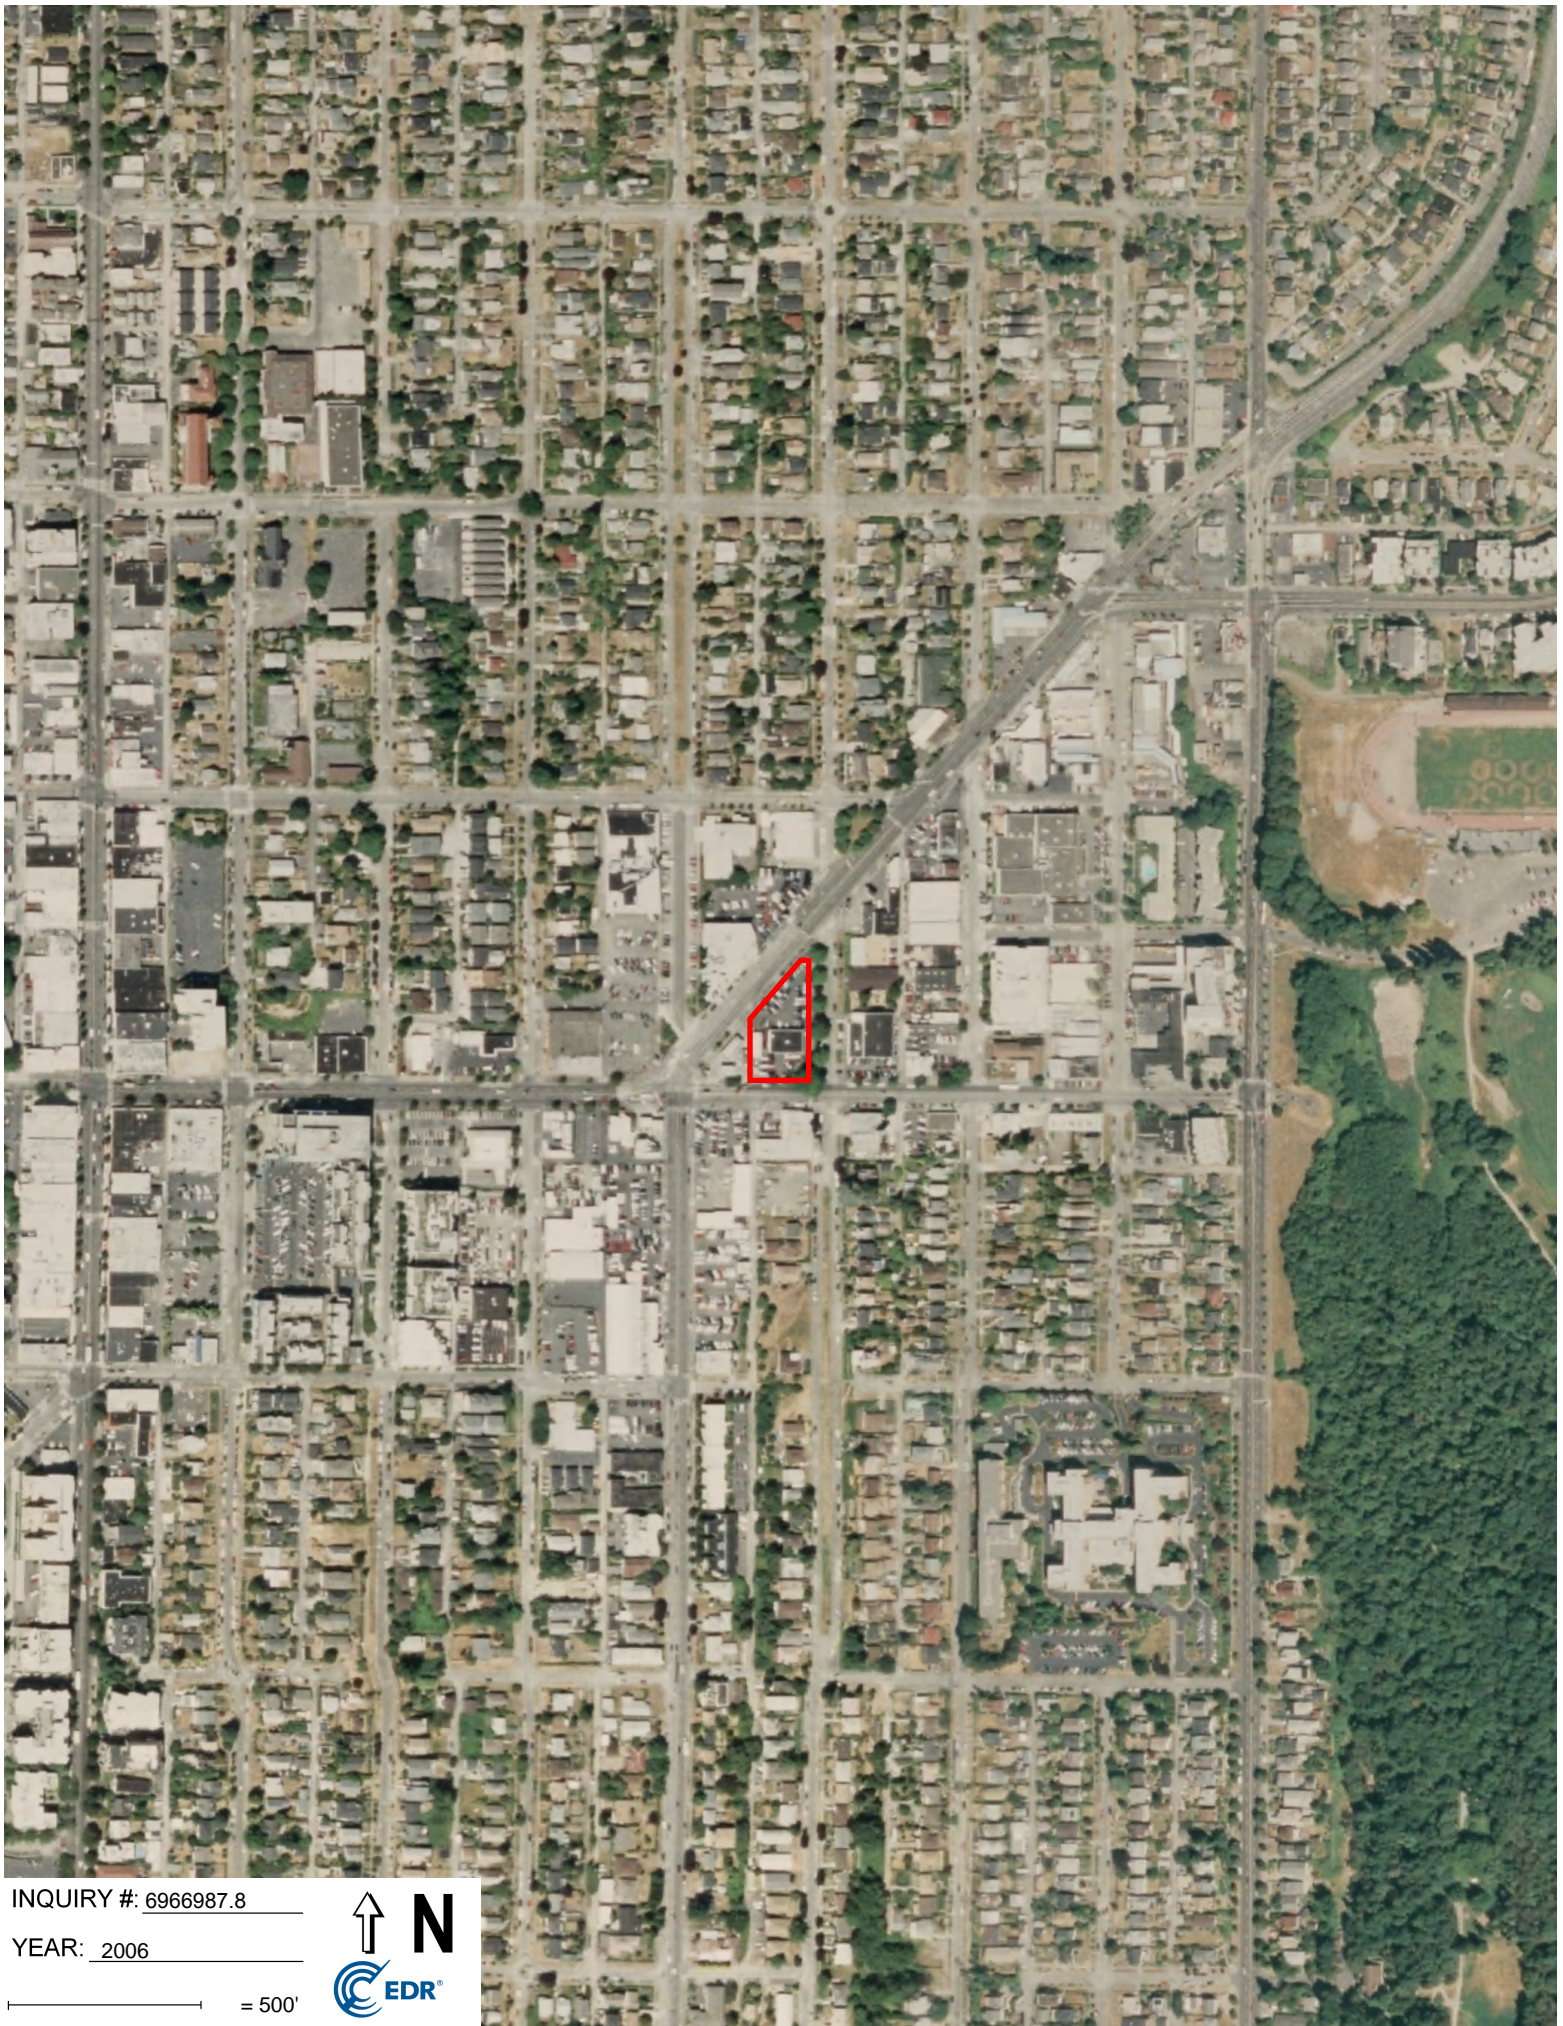

INQUIRY #: 6966987.8

YEAR: 2006

— = 500'