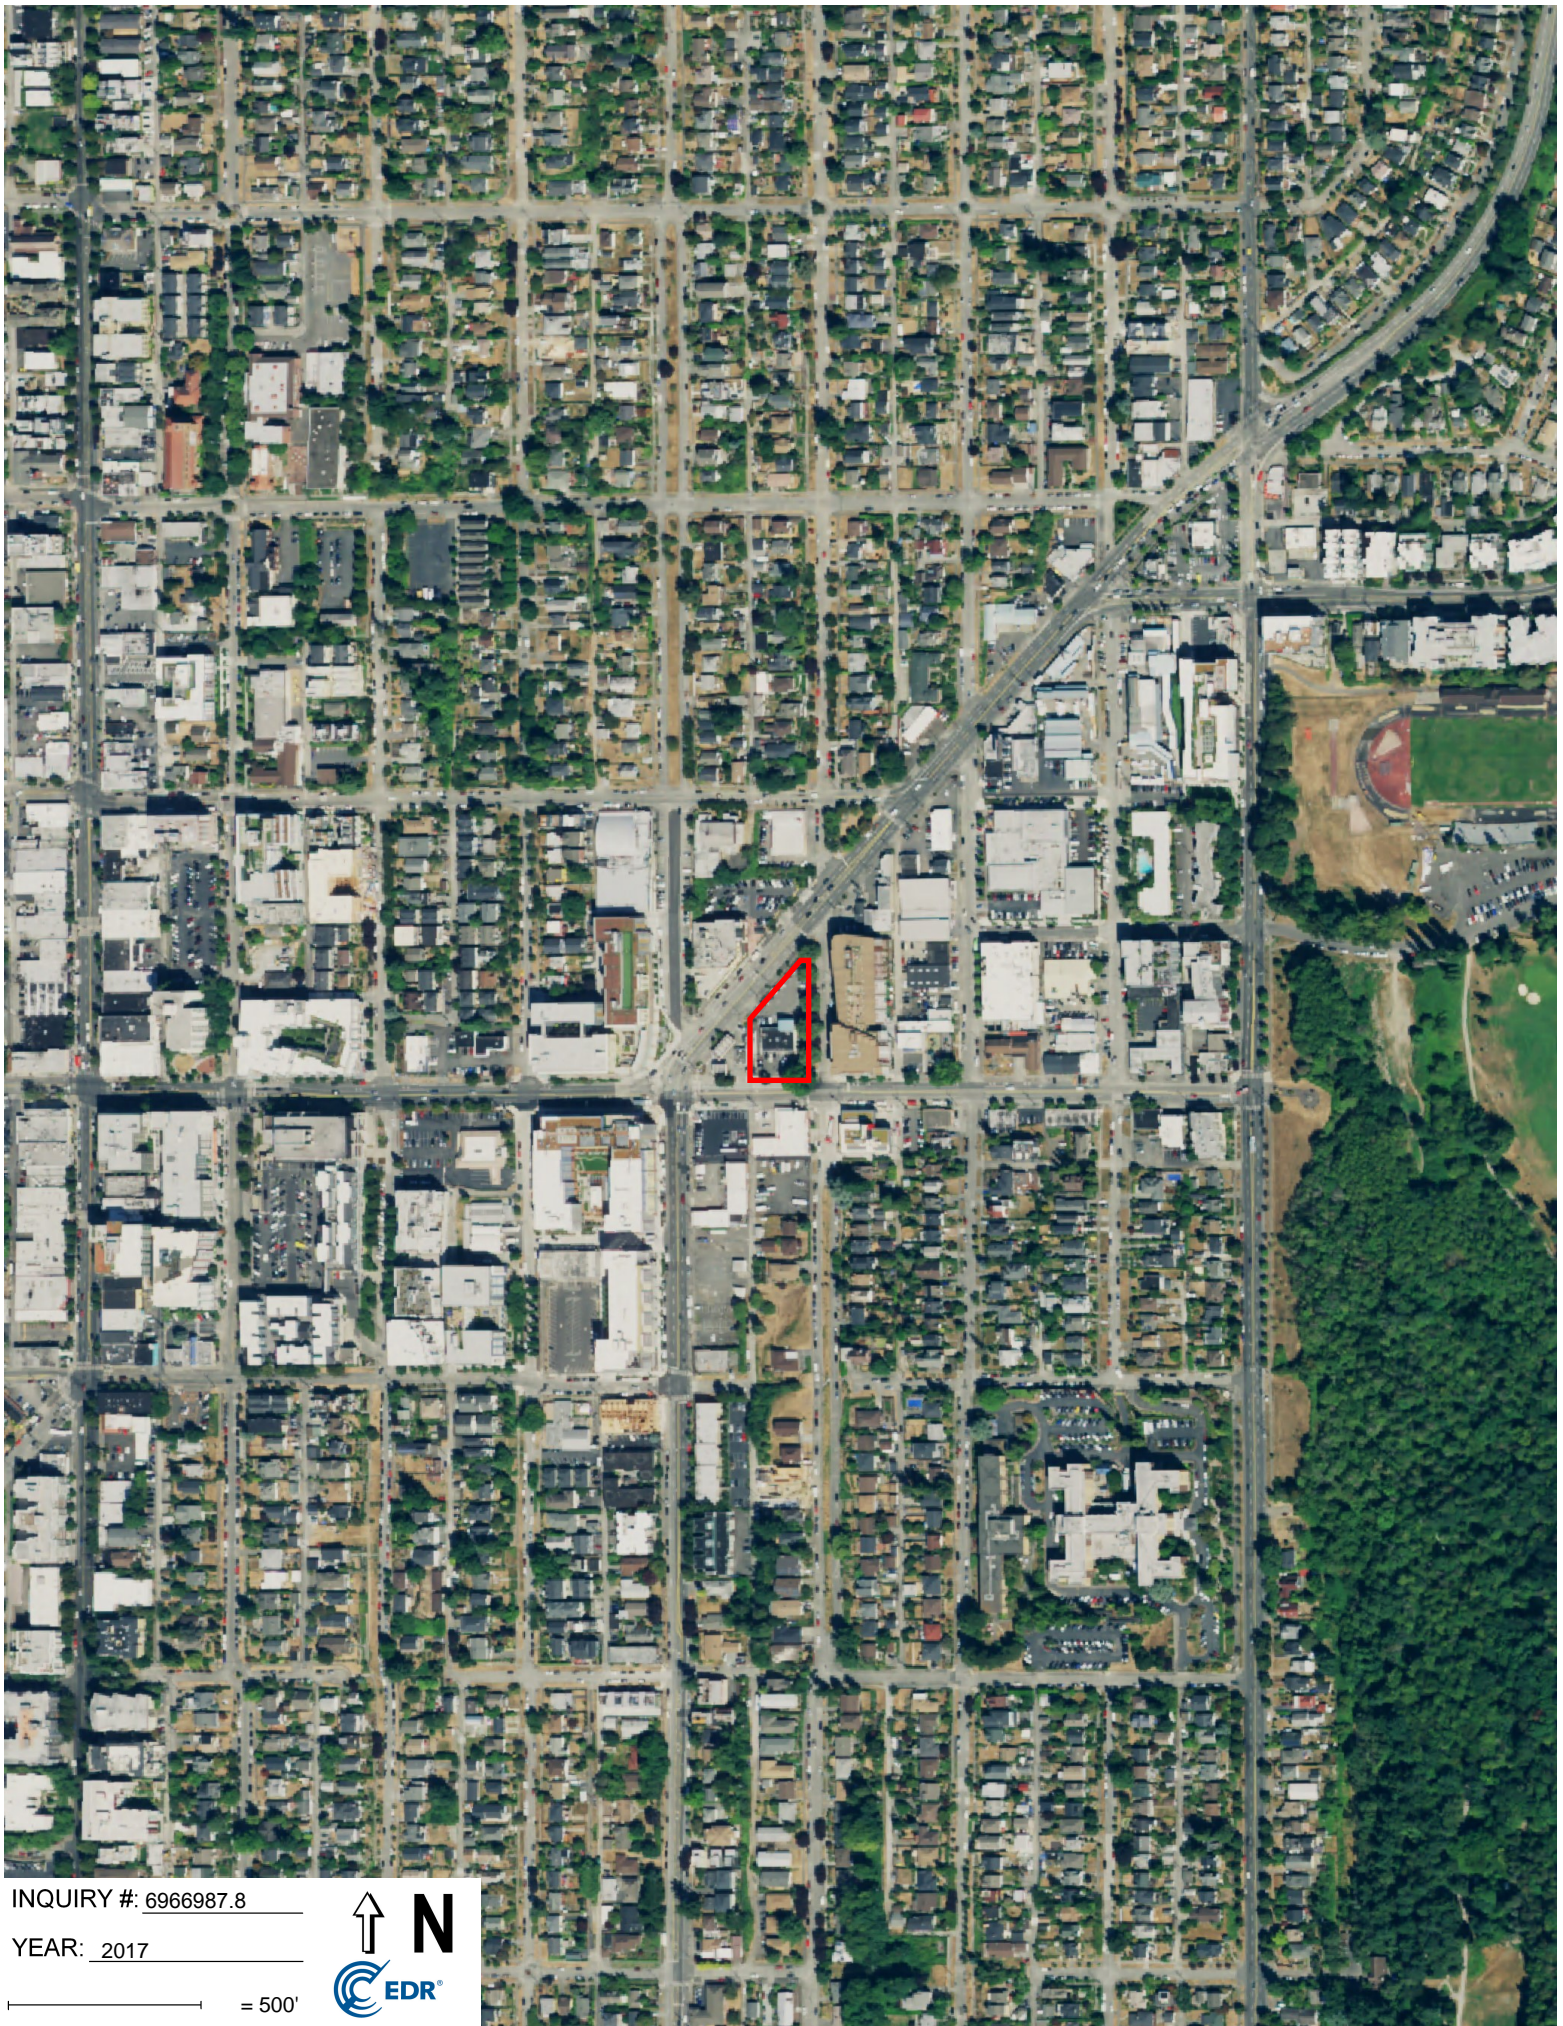

INQUIRY #: 6966987.8

YEAR: 2017

— = 500'