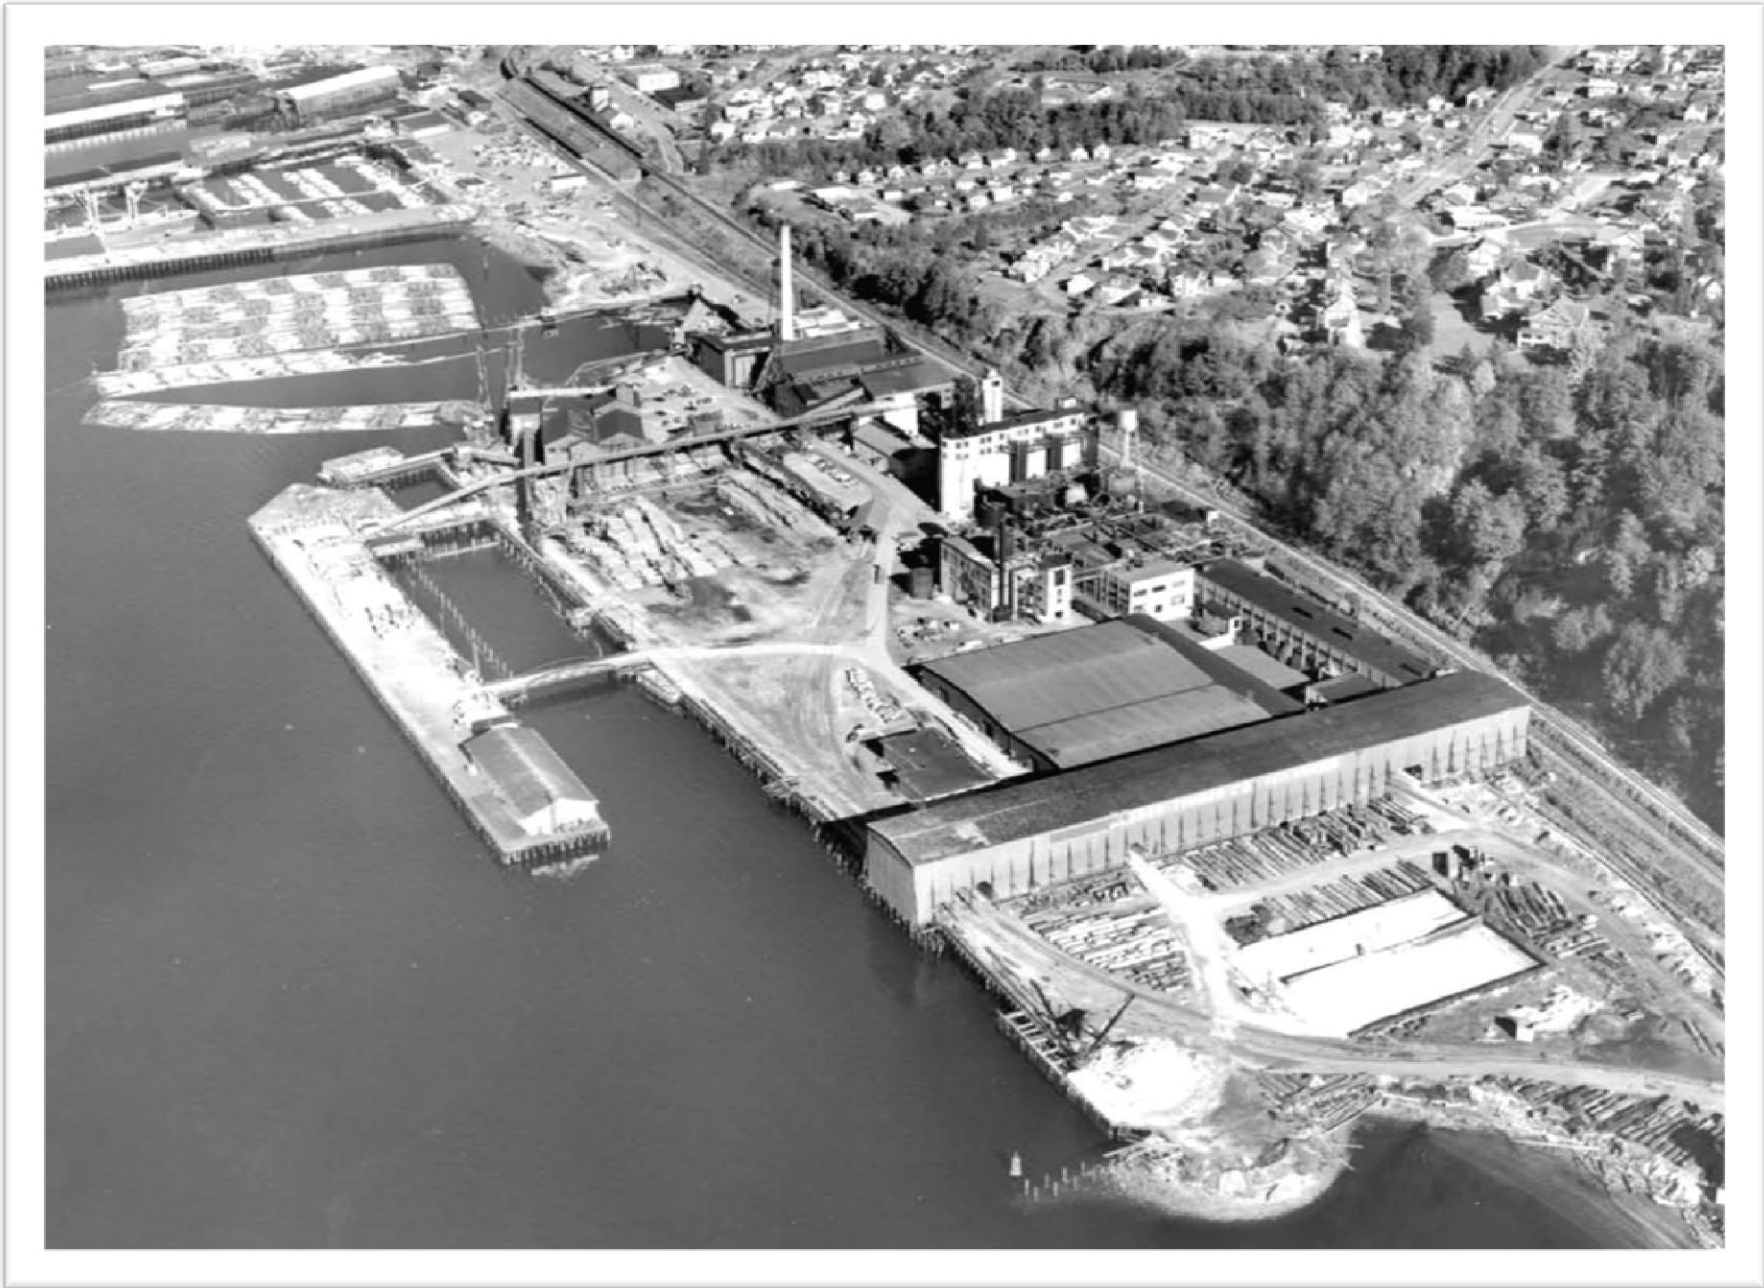

APPENDIX A

Historical Photographs

**EVERETT WATERFRONT
CIRCA 1900s**

**EVERETT WATERFRONT
CIRCA 1910s**

THE WINDMILL & THE TOWER - A VIEW OF THE TOWER & THE WINDMILL - A VIEW OF THE TOWER & THE WINDMILL - A VIEW OF THE TOWER & THE WINDMILL

WEYERHAEUSER MILL A
CIRCA 1928

WEYERHAEUSER MILL A
CIRCA 1959

WEYERHAEUSER MILL A
CIRCA 1960

WEYERHAEUSER MILL A
CIRCA 1977

**PORT OF EVERETT SOUTH TERMINAL
CIRCA 1990s**

**PORT OF EVERETT SOUTH TERMINAL
CIRCA 1993**

**PORT OF EVERETT SOUTH TERMINAL
CIRCA 2000**

000925-122658

**PORT OF EVERETT SOUTH TERMINAL
CIRCA 2006**

6/27/2006 2:30 PM