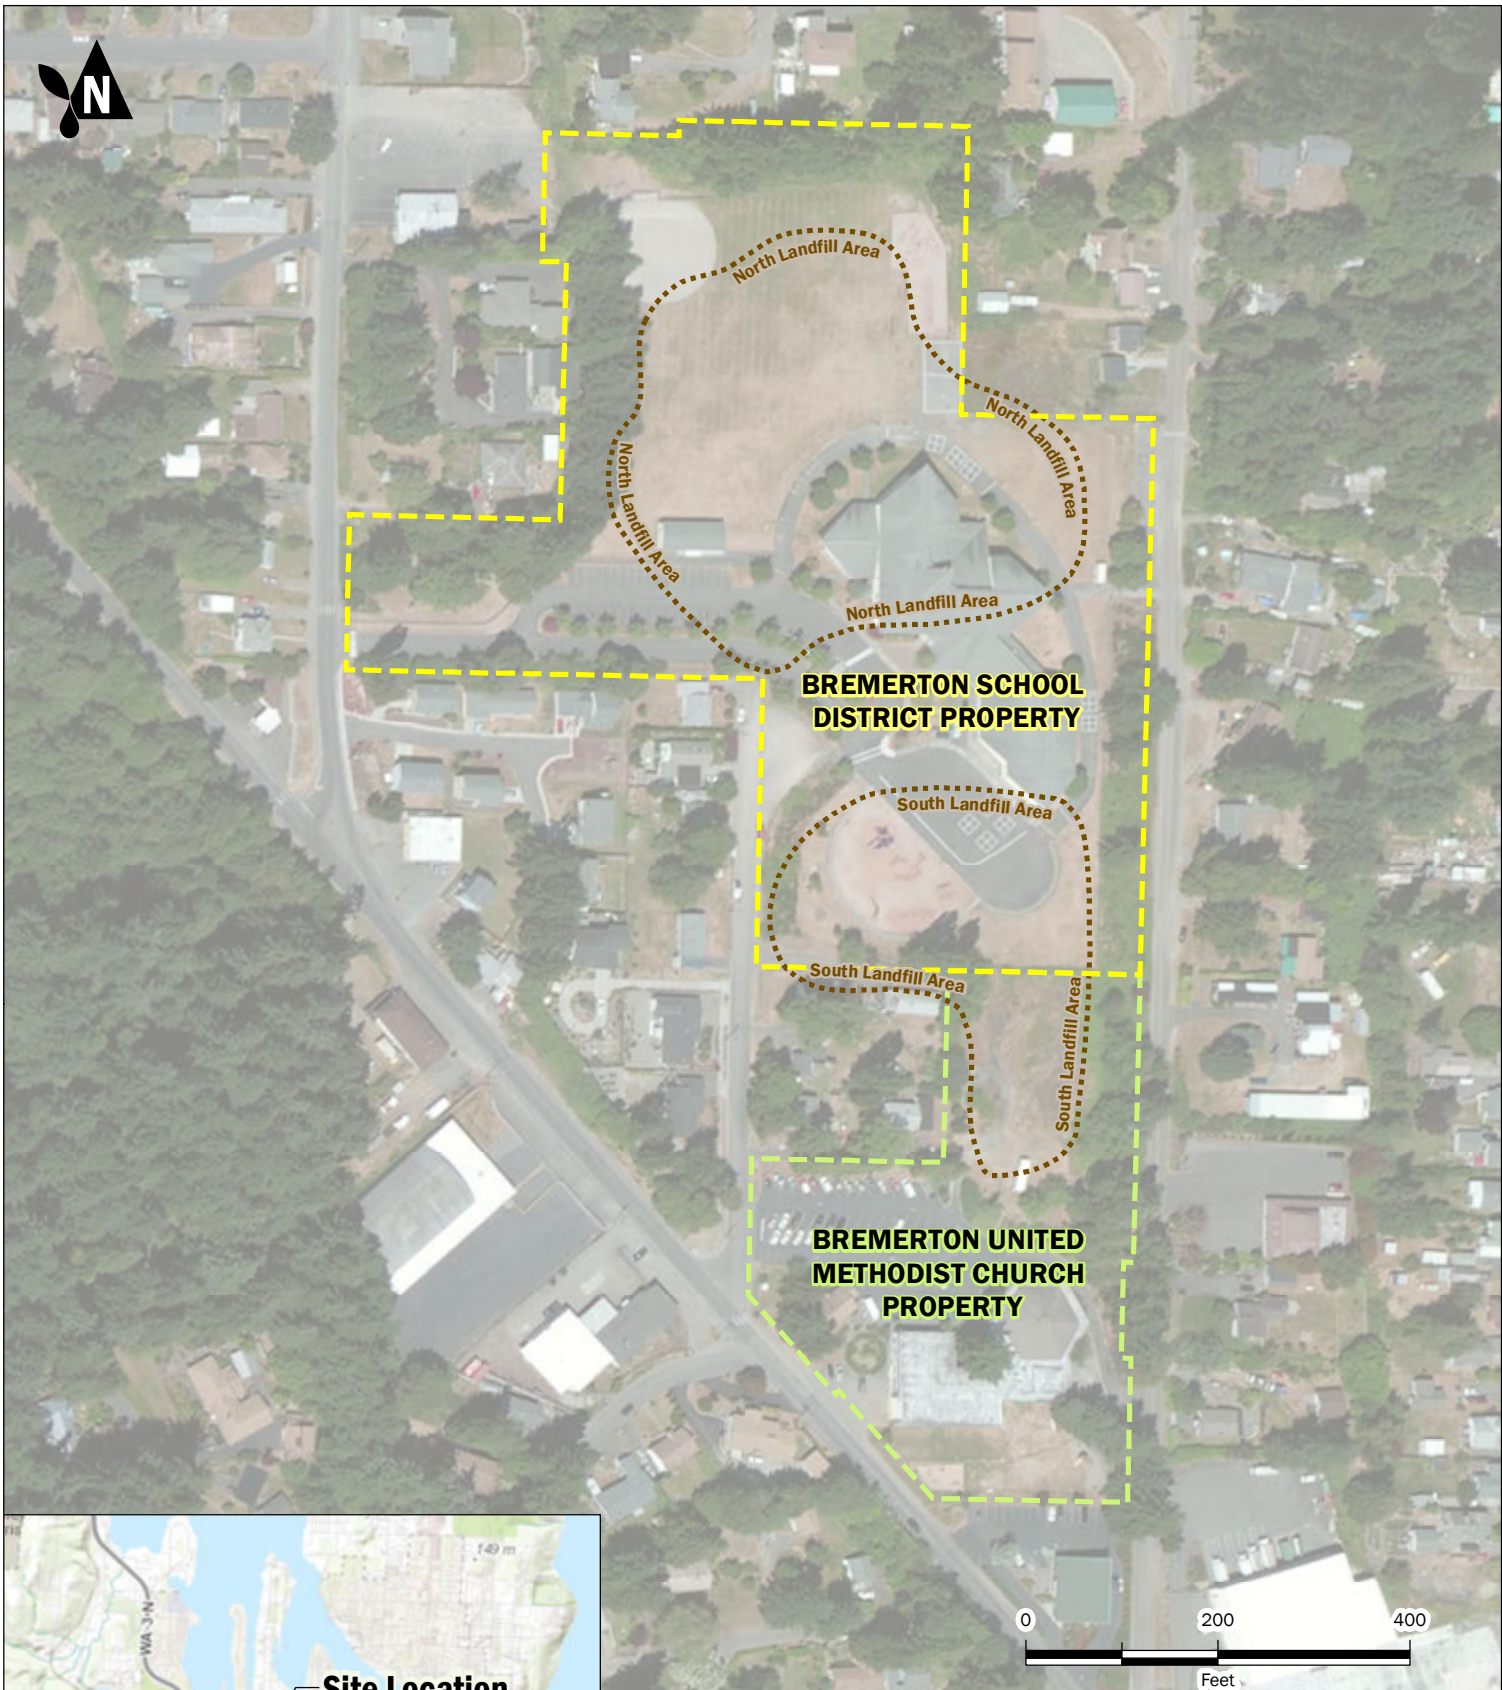

EXHIBIT A
SITE DIAGRAM

**Bremerton School District
Crownhill Elementary School Site**
Kitsap County, Washington

| | | | |
|---|-----------------------|--------------------|------------------------|
|  | SEP-2014 | BY: RAA | FIGURE NO. 1 |
| | PROJECT NO. 100094 | REVISED BY: --- | |