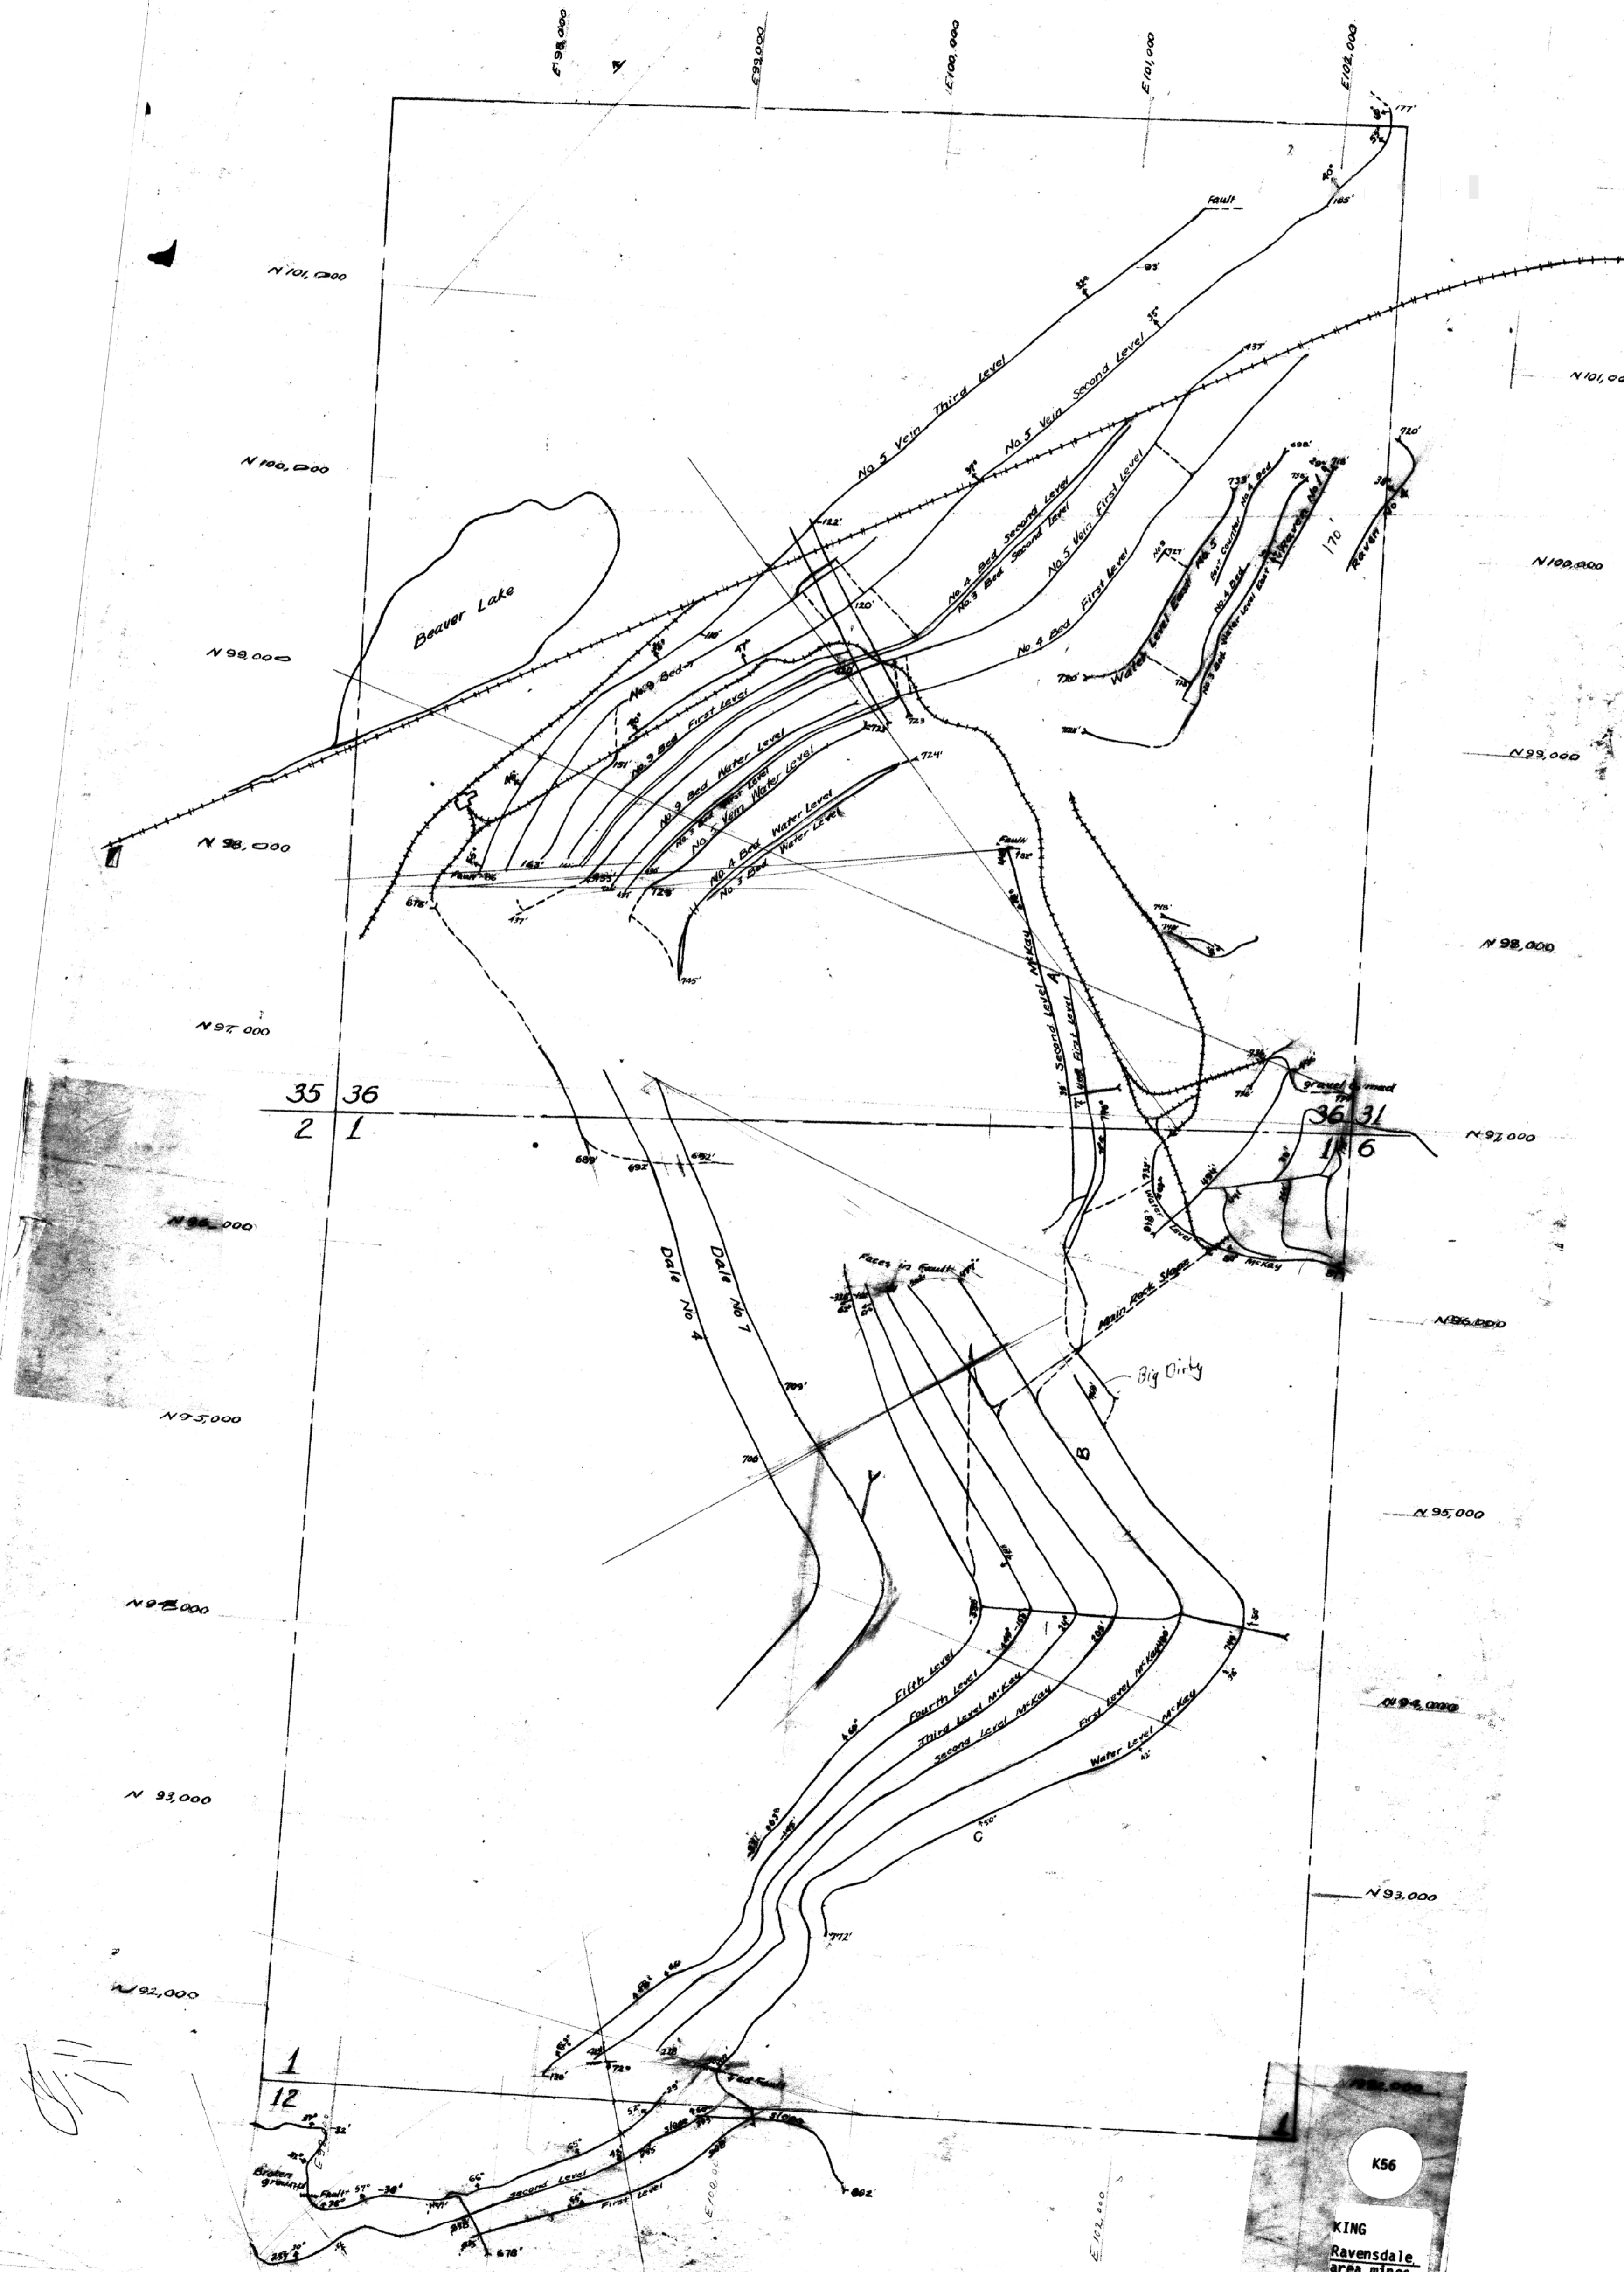

# RAVENSDALE GROUP OF MINES

1" = 500'

35 36  
2 1

36 31  
1 6

K56  
KING  
Ravensdale  
area mines  
Raven Coat,  
NWI Co.  
Map C